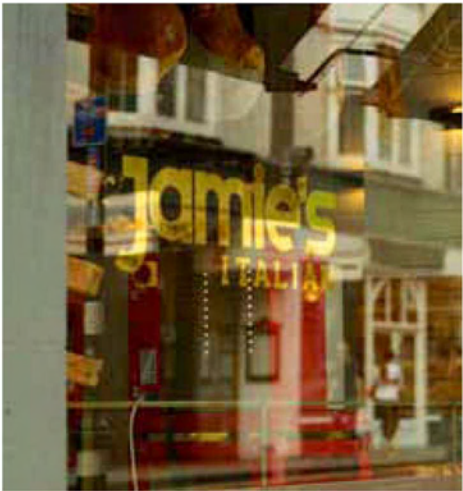

230mm

Jamie's
ITALIAN

700mm