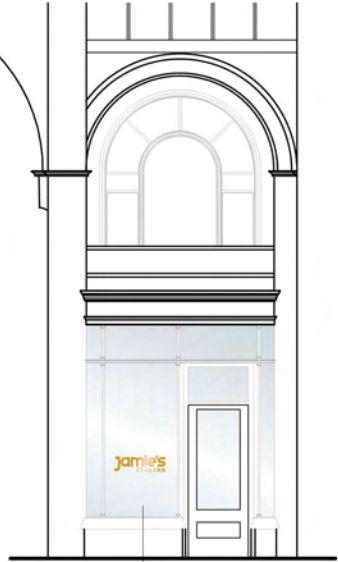

A Brass raised letters.
White acrylic inside,
internally lit.

B Hanging sign.
Gold leaf behind glass screen.
Black logo.

C Polished brass menu box.
Cutout logo.

D Jamie's Italian Logo
Gold leaf on black, glass cover

Entrance zoom behind pillar

East Elevation

B

Hanging sign.
Gold leaf behind glass screen.
Black logo.

F

Entrance arrow.
Black vinyl.

G

Jamie's Italian Logo
Gold leaf on black, glass cover

K

Jamie's Italian Logo
Gold leaf on black,
glass cover

North Elevation

Jamie's Italian Logo
Gold leaf on glass

West Elevation

Jamie's Italian Norwich

360mm

Jamie's
ITALIAN