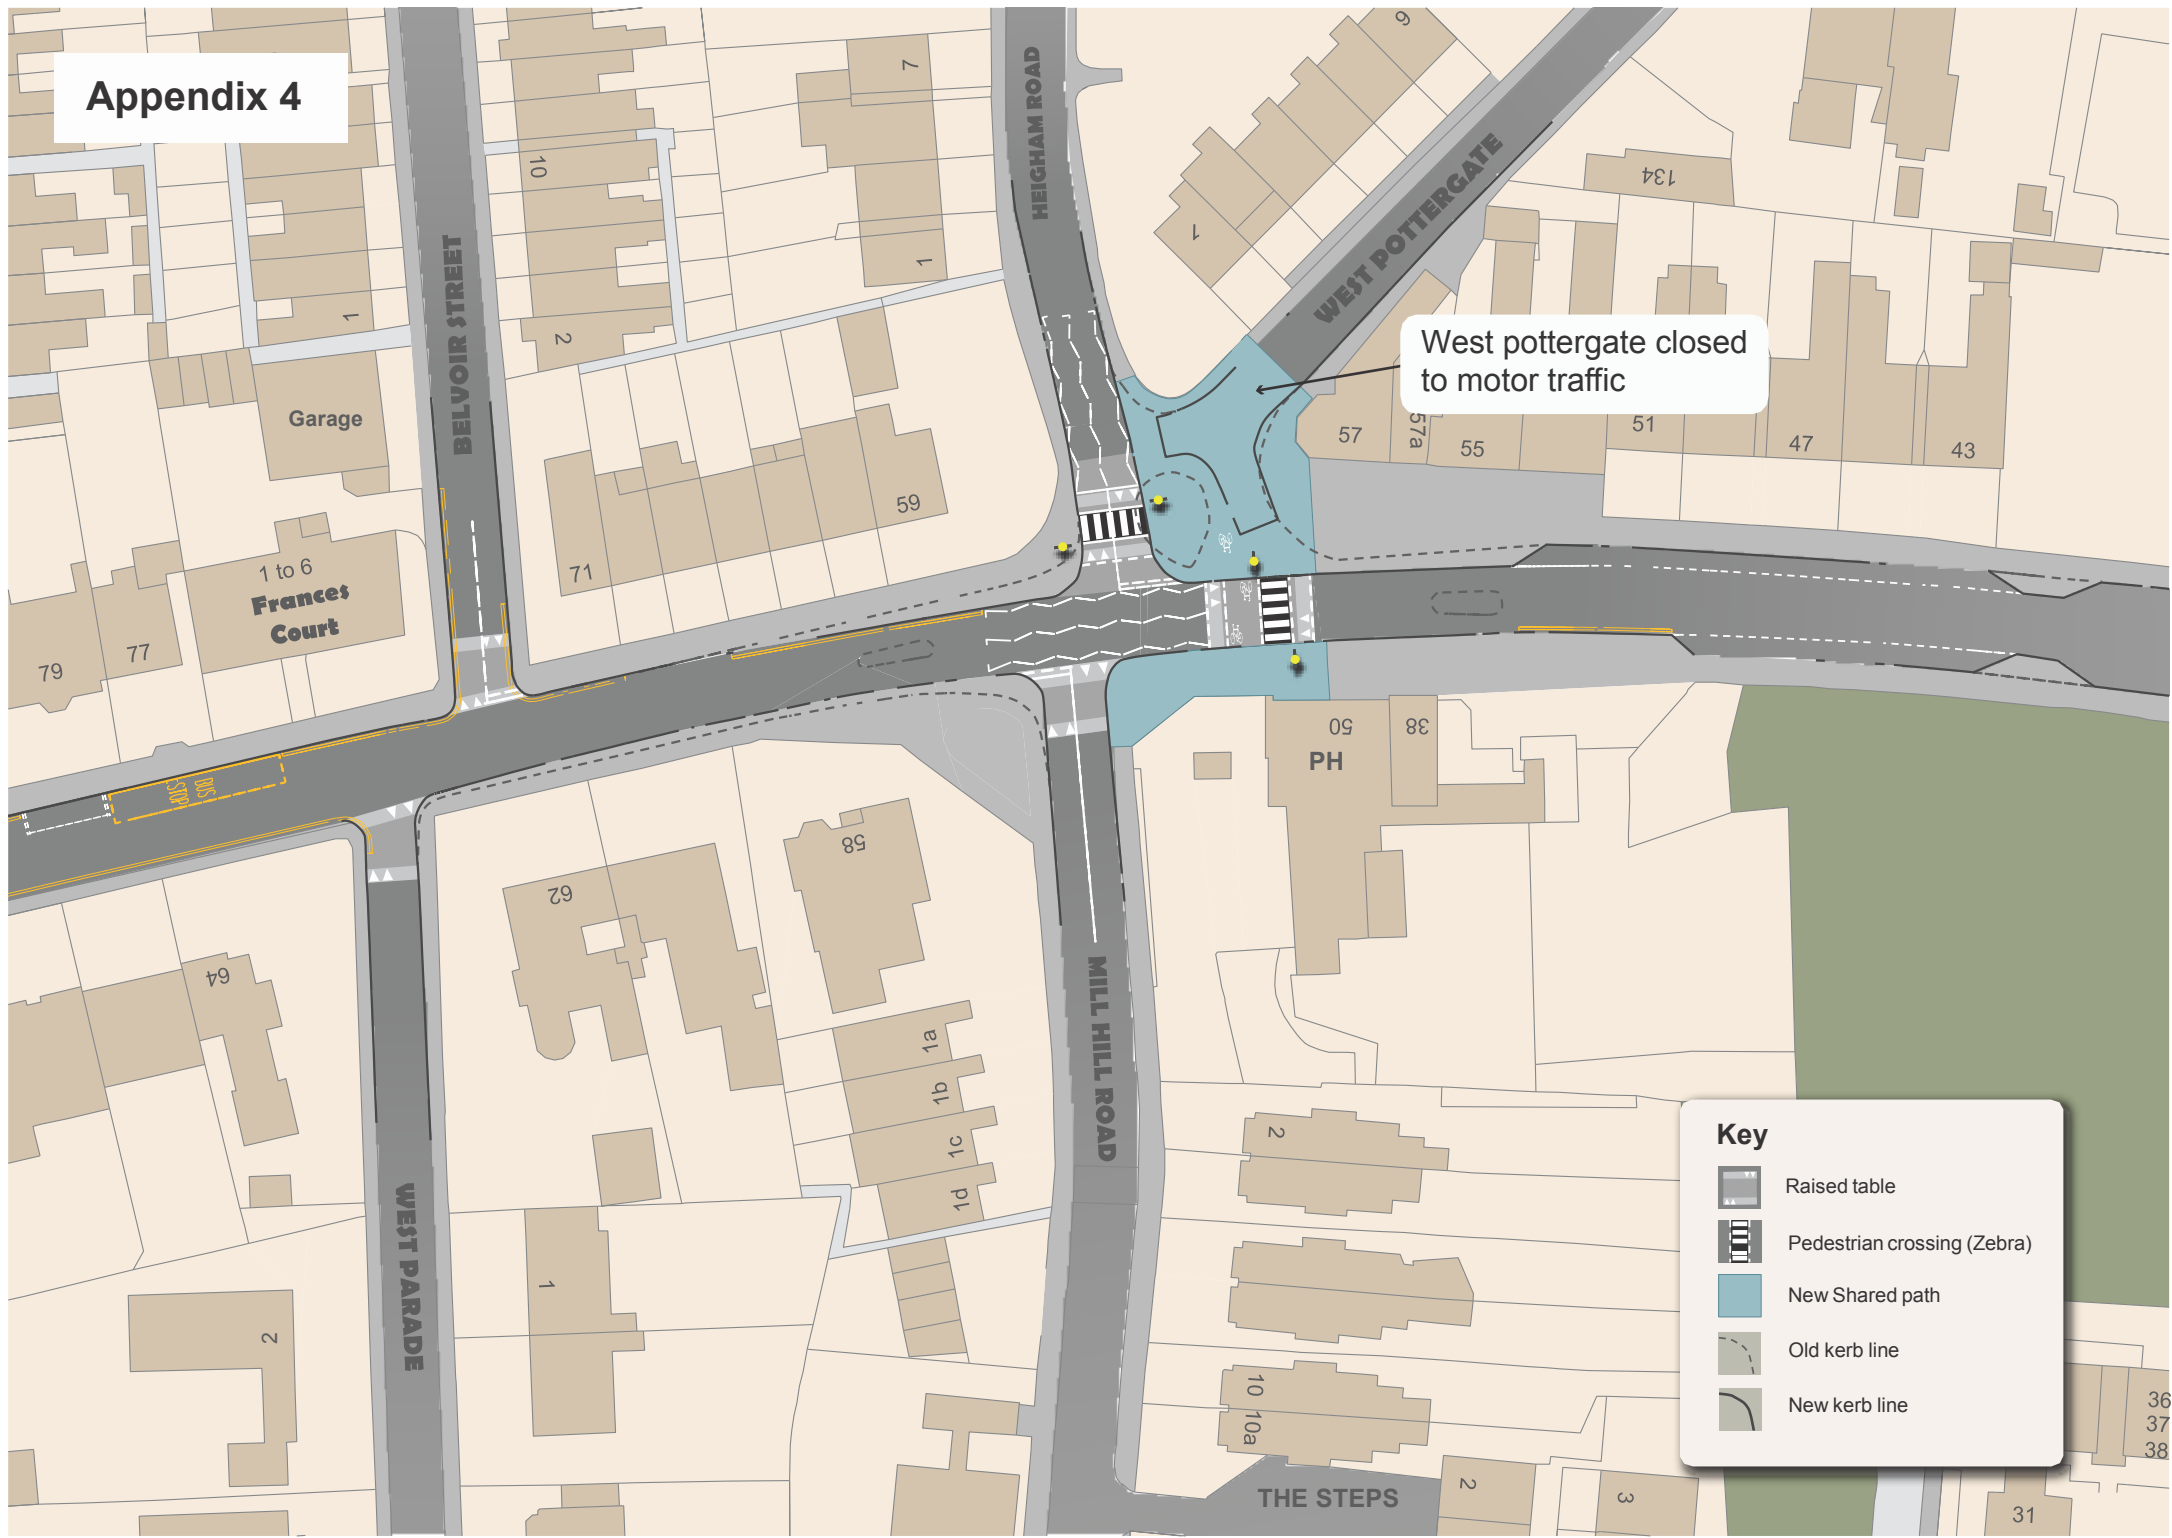

Appendix 4

West pottergate closed to motor traffic

Key

-  Raised table
-  Pedestrian crossing (Zebra)
-  New Shared path
-  Old kerb line
-  New kerb line