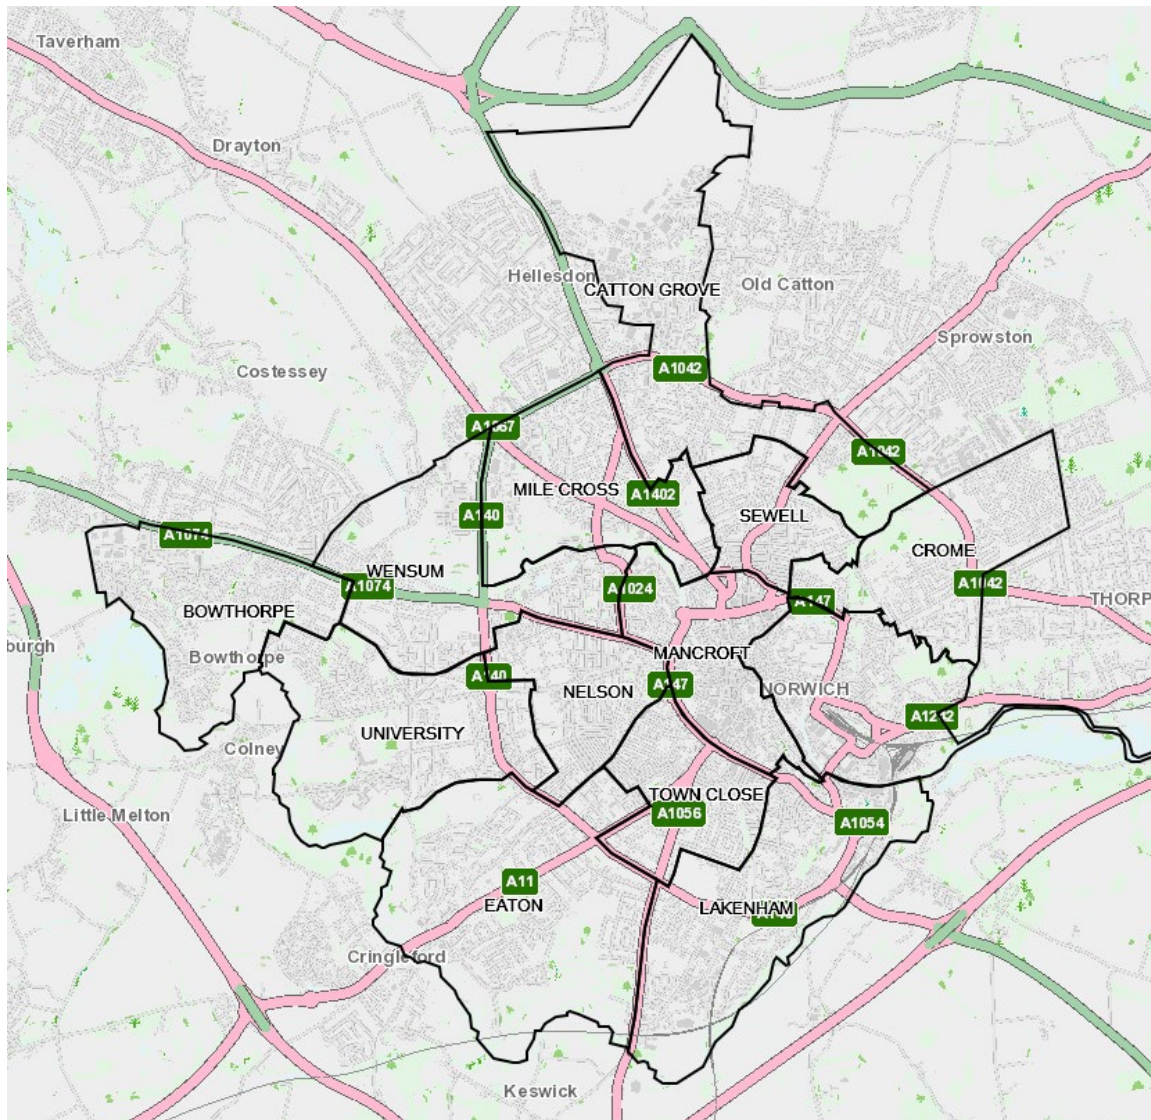

Appendix 2 Map of Norwich City Council electoral wards

Appendix 3 Norwich profile by ward, followed by data listed in categories.

WARD	Primary schools	Secondary schools	Special schools	Gambling premises	Sex establishments	Alcohol licensed premises	Drug and alcohol treatment centres	Services for people in financial difficulty	Gamblers Anonymous and Gamcare meeting locations	Homelessness services	% of Population aged 10-24 by ward	% of Ethnic Minorities by ward	% of Universal Credit & Job Seekers Allowance by ward
Bowthorpe	3			2		14					20.8 - 30.6	8.9 - 10.5	2.2 - 2.7
Catton Grove	1			4		42		4			16.1 - 18.5	4.4 - 7.2	2.7 - 3.9
Crome	1	1		2		17		2			16.1 - 18.5	0.0 - 4.4	2.7 - 3.9
Eaton	3	1	2	0		17					16.1 - 18.5	7.2 - 8.9	1.0 - 1.2
Lakenham	3	2	2	3		33		1			16.1 - 18.5	4.4 - 7.2	2.7 - 3.9
Mancroft	1	3		18	2	212	3	8	1	15	16.1 - 18.5	7.2 - 8.9	3.9 - 6.2
Mile Cross	2			3		20					18.5 - 20.8	4.4 - 7.2	3.9 - 6.2
Nelson	2		1	1		35					20.8 - 30.6	4.4 - 7.2	1.0 - 1.2
Sewell	5	1		1		30			1		15.4 - 16.1	4.4 - 7.2	2.2 - 2.7
Thorpe Hamlet	3			4	2	121	1			3	15.4 - 16.1	7.2 - 8.9	2.7 - 3.9
Town Close	1		1	0		30					18.5 - 20.8	7.2 - 8.9	1.2 - 2.2
University	4	1		1		24		1		1	30.6 - 55.4	10.5 - 19.1	1.0 - 1.2
Wensum	7			2		20		3		1	20.8 - 30.6	7.2 - 8.9	2.7 - 3.9