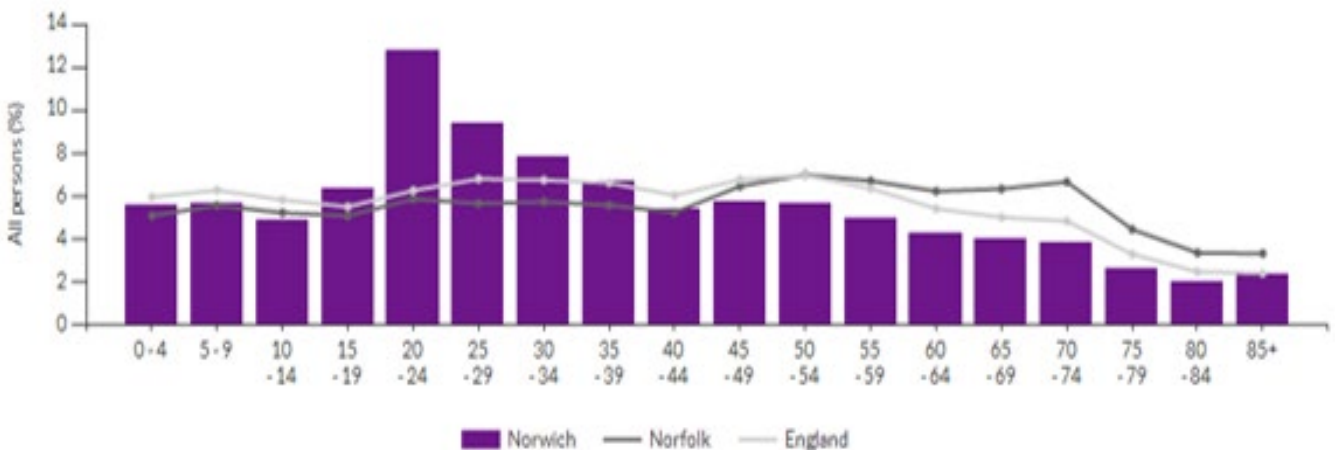

Educational institutions

Educational institutions¹⁸ in Norwich can be located on the local area profile mapping tool (insert link to Licensing Mapping when signed off and is live). They are also itemised in Appendix 3 sorted alphabetically by electoral ward. A map of Norwich electoral wards is available in Appendix 1.

Population Demographic

Norwich has a youthful demographic in comparison to Norfolk and the rest of the country, with 24 per cent of residents in the 10 to 24 age group, as opposed to 16 per cent in Norfolk and 18 per cent in England.

Population density of 10 - 24 year olds is taken from Norfolk County Council, Norfolk Insights webpage¹⁹ data is based on Office of National Statistics (ONS) 2018 Mid-Year estimates.

Figure 3. Population estimates for all persons by 5 year age group for 2018. Data source ONS 2018¹⁹

This chart shows that the percentage of the age groups 15 -19 and 20 - 24 are higher in Norwich than in Norfolk and England. The table below highlights the particular electoral wards in Norwich where the % of 10 – 24 year olds is greater than the Norwich average and are at the highest risk of gambling related harm

¹⁸ Norfolk County Council (2020). *Norfolk Schools* [online]. Available from <https://csapps.norfolk.gov.uk/schoolfinder/default.asp> [Accessed 14 February 2020].

¹⁹ Norfolk Insight, (2020). *Population* [online] Available at: <https://www.norfolkinsight.org.uk/population/report/view/b15822d80ec54439bb12134b7c857bb9/E07000148> [Accessed 14 February 2020].