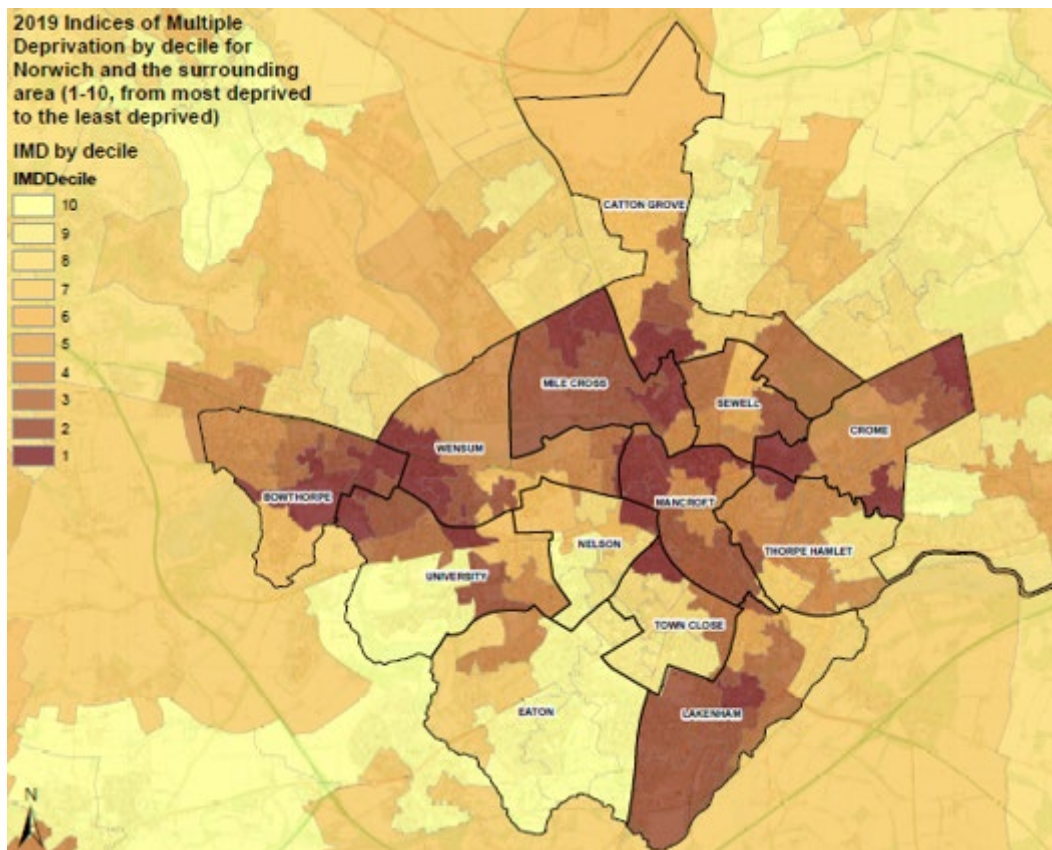

Figure 10. Map of the combined Index of Multiple Deprivation (IMD) for Norwich

For an interactive map looking at all the LSOAs across England, comparing data for 2010, 2015 and 2019, please click on the link below:

<https://maps.cdrc.ac.uk/#/geodemographics/imde2019/default/BTTTTFT/14/1.2799/52.6400/>

The **deciles** are calculated by ranking the 32,844 LSOAs in England from most deprived to least deprived and dividing them into 10 equal groups. LSOAs in decile 1 fall within the most deprived 10% of LSOAs nationally and LSOAs in decile 10 fall within the least deprived 10% of LSOAs nationally.

Overall 20.5% of the population of Norwich is in the most deprived decile nationally, and 5 wards are even higher than the percentage for Norwich Mancroft, Mile Cross, Wensum, Bowthorpe and Crome indicating high