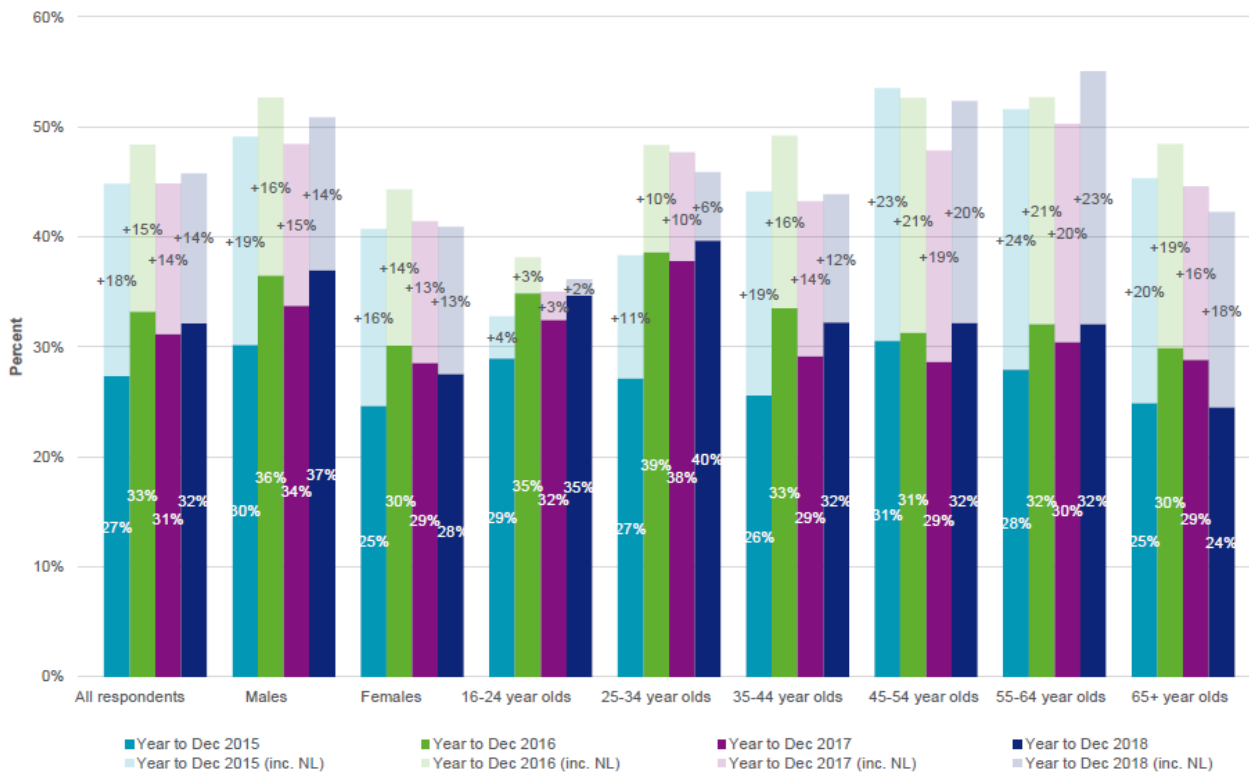

Figure 1. Past four weeks gambling participation by gender and age, the muted colours include National Lottery (NL) participation.⁵

Problem gambling is defined as behaviour related to gambling which causes harm to the gambler and those around them. This may include family, friends and others who know them or care for them.

The NatCen study Gambling Behaviour in Great Britain in 2016⁶ which surveyed 14,000 people found that 0.7% of respondents identified as problem gamblers. Figure 2. shows that men (1.2%) are more likely than women (0.2%) to be problem gamblers. With the age group 25-34 being most at risk, again more men (2.4%) are at risk than women (0.2%).

⁶ NatCen (2018). *Gambling behaviour in Great Britain in 2016* [online]. Available from <https://www.gamblingcommission.gov.uk/PDF/survey-data/Gambling-behaviour-in-Great-Britain-2016.pdf> [Accessed 19 February 2020].