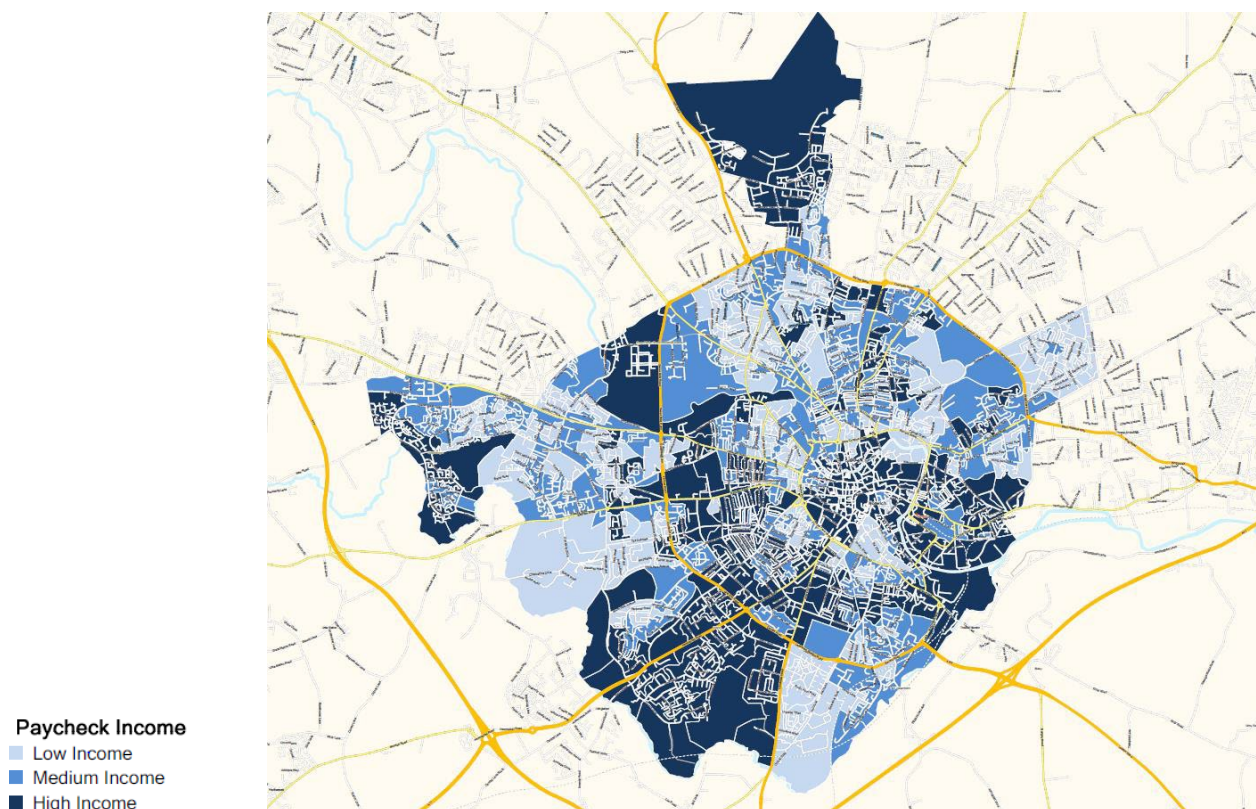

Figure 8 below is a detailed map of low, medium and high income households in Norwich.

Source Data: CACI Paycheck²³ 2018 accessed by Strategy and transformation team
Norwich City Council

Figure 8. CACI Paycheck²⁴ 2018 Household Income Norwich City Council map

Services for people in financial difficulties

The presence of food banks²⁵, pawnbrokers, cheque cashing and loan shops indicates an area where people are experiencing financial hardship. Appendix 4 lists these facilities sorted alphabetically by electoral ward and Figure 9 shows the prevalence by ward.

²³ CACI Paycheck (2018). *Paycheck* [online]. Available from <https://www.caci.co.uk/products/product/paycheck> [Accessed 17 February 2020].

²⁴ CACI Paycheck (2018). *Paycheck* [online]. Available from <https://www.caci.co.uk/products/product/paycheck> [Accessed 17 February 2020].

²⁵ Data source for foodbanks Network Norwich (2020). *Norwich foodbank - Distribution Centres* [online]. Available from <https://www.networknorwich.co.uk/Articles/360759/Network_Norwich_and_Norfolk/Partners/Norwich_Foodbank/Admin_Articles/Norwich_Foodbank_Distribution_Centres.aspx> [Accessed 17 February 2020].