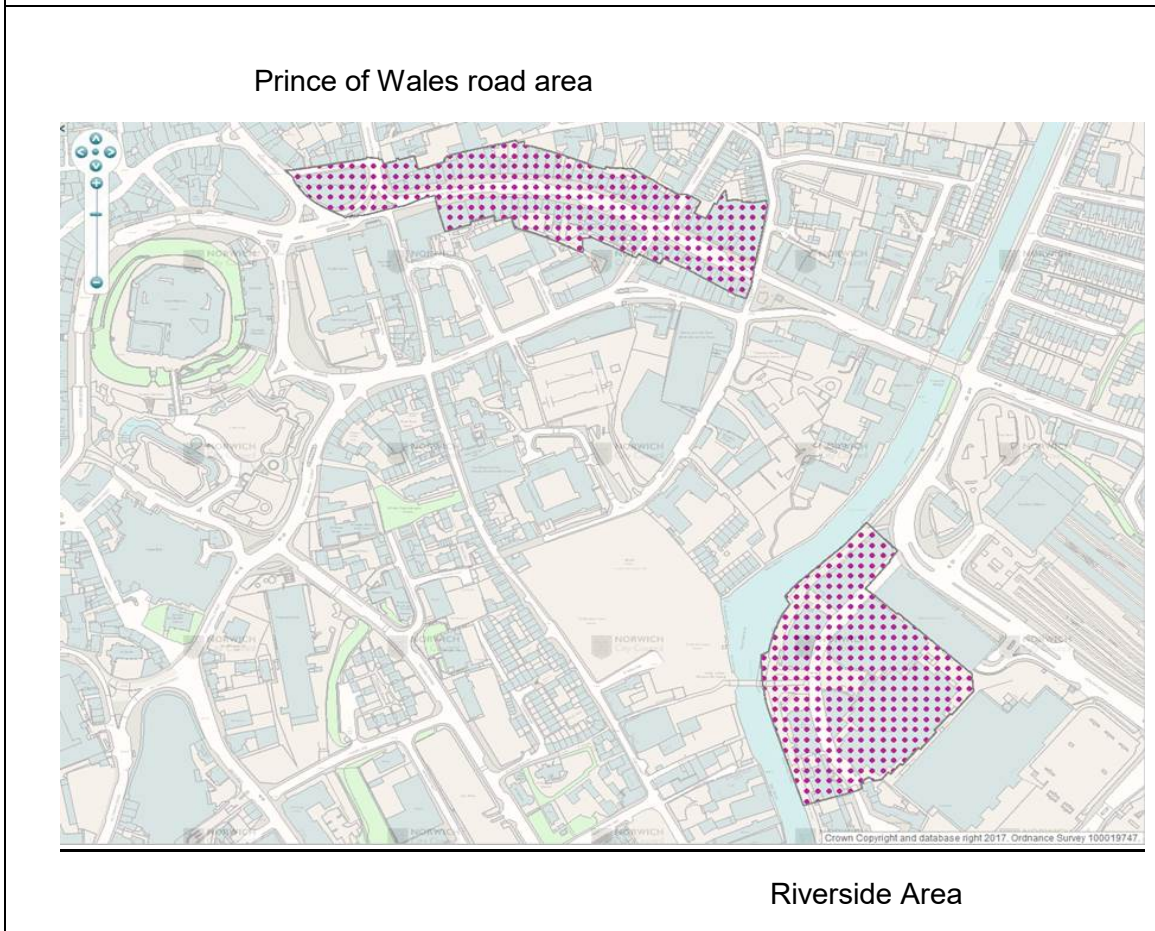

Figure 15. Map showing the Late Night Activity Zone

4. Summary

The Gambling Commission's introduction of local area risk profiles into practice and procedure represents a new opportunity for Norwich City Council and industry alike to think more deeply about the protection of vulnerable people from gambling-related harm. We would encourage all stakeholders to consider what this means and develop a more comprehensive understanding of who might be vulnerable and why.