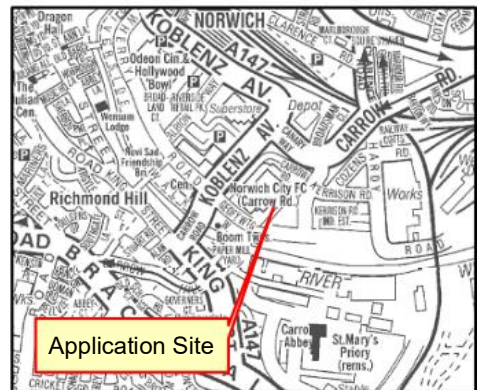

© Crown Copyright and database right 2026. Ordnance Survey 100019747.

Scale: 1:1,000

Planning Application No: 25/01071/F
 Site Address: Norwich City Football Club,
 Carrow Road, Norwich, NR1 1JE

NORWICH
 City Council
 PLANNING SERVICES